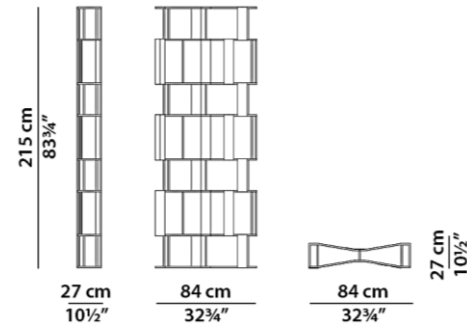

Rafiki

Antiqued brass-coated metal structure.

Brand: **Baxter, Made in Italy**

Item type: Shelves

Item Code: RAFILIRANEFX

Designer: Draga and Aurel

Finish: Antiqued brass-coated metal structure

Dimension: 84 x 27 x 215 cm