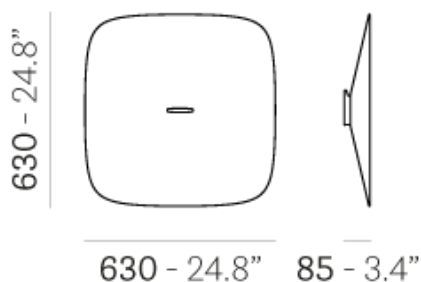

<i>Brand:</i>	Pedrali, Made in Italy
<i>Item type:</i>	Acoustic Panel
<i>Item Code:</i>	SNZ01P/TC535ST
<i>Designer:</i>	Marcello Zilliani
<i>Color:</i>	TC535-2402
<i>Dimension:</i>	63 x 63 x 18cm

Click the link for more options and finishes: