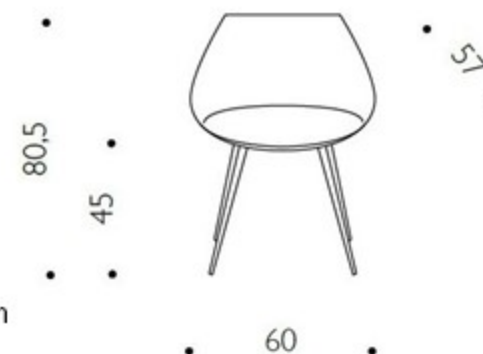

LAGO CHAIR

The Lago chair, designed by Philippe Starck for the manufacturer Driade. The seat is made entirely of hardened polyurethane, the legs are made of lacquered aluminium in a color according to the seat. Only suited for indoor usage.

Brand: **DRIADE**
Item type: CHAIR
Item code: 8620731
Designer: Philippe Starck
Color: Blue
Dimension: 47.5 x 58 x 47/80 cm

Click the link for more options and finishes:
<http://www.driade.com/en/lago>