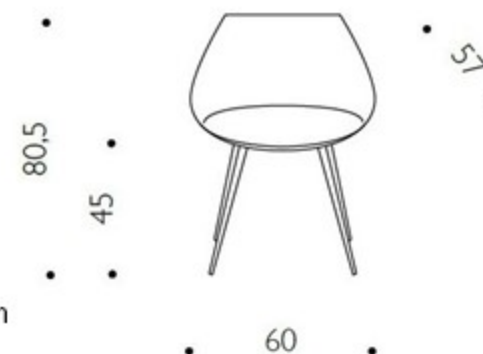

LAGO CHAIR

The Lago chair, designed by Philippe Starck for the manufacturer Driade. The seat is made entirely of hardened polyurethane, the legs are made of lacquered aluminium in a color according to the seat. Only suited for indoor usage.

Brand: **DRIADE**
Item type: CHAIR
Item code: 8620738
Designer: Philippe Starck
Color: Lilac
Dimension: 47.5 x 58 x 47/80 cm

Click the link for more options and finishes:
<http://www.driade.com/en/lago>