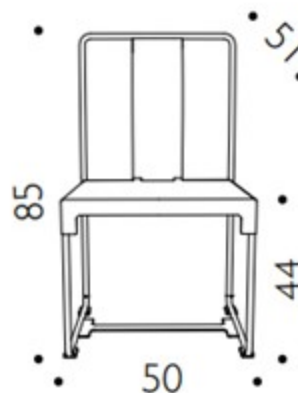

Brand: **DRIADE**
Item type: CHAIR
Item code: 8420313
Designer: Konstantin Grcic
Color: BLACK
Dimension: 50 x 51 x 47/85 cm

Please click the link for more options and finishes:
<http://www.driade.com/en/sedie-mingx-poltrona>