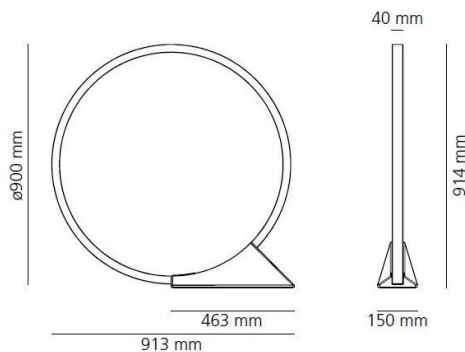

<i>Brand:</i>	ARTEMIDE, MADE IN ITALY
<i>Item type:</i>	Floor Lamp
<i>Item Code:</i>	T071030
<i>Designer:</i>	Elemental
<i>Color:</i>	Black
<i>Light Source:</i>	LED STRIPS, 30W 220-240V 1595LM 3000K
<i>Dimension:</i>	L 91.3cm H 92.2 Diameter 90 Base Length 46.5 W 15.1