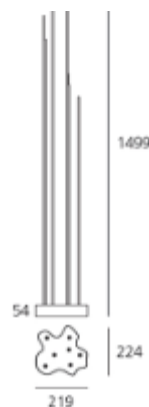

Reeds

Floor light fixture with diffuse emission, with monochromatic LED light sources. Available with IP20 protection rating for indoors, IP67 and IP68 for outdoors. IP67 and IP68 versions are available in Single or Triple shape. Light is diffused through 7 PMMA rods with different heights to give the impression of a reed bed and which can be screwed to the base by means of AISI 316 stainless steel bushes. Part of the light is also diffused on the floor around the base..

<i>Brand:</i>	ARTEMIDE , MADE IN ITALY
<i>Item type:</i>	Outdoor lamp
<i>Item Code:</i>	T087500
<i>Designer:</i>	Klaus Begasse
<i>Color:</i>	Anthracite grey
<i>Light Source:</i>	LED 9 WATTS

Click the link for more options and finishes: