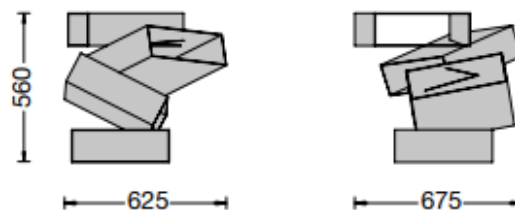

Brand: **Porro, Made in Italy**

Item type: Small Table

Item Code: T1BBLP

Designer: Front

Finish: Lauro Preto

Dimension: 67.5 x 62.5 x 56cm

Click the link for more options and finishes:

<https://www.porro.com/en/products/collections/containers/hub/106>