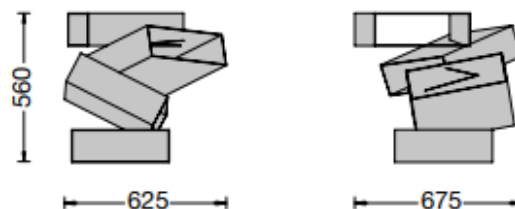

Brand: **Porro, Made in Italy**

Item type: Small Table

Item Code: T1BBPS

Designer: Front

Finish: Palissandro Santos

Dimension: 67.5 x 62.5 x 56cm

Click the link for more options and finishes:

<https://www.porro.com/en/products/collections/containers/hub/106>