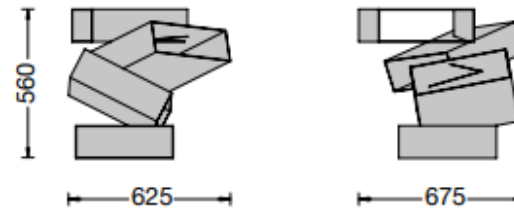

Brand: **Porro, Made in Italy**

Item type: Small Table

Item Code: T1BBRG

Designer: Front

Finish: Red Gum

Dimension: 67.5 x 62.5 x 56cm

Click the link for more options and finishes:

<https://www.porro.com/en/products/collections/containers/hub/106>