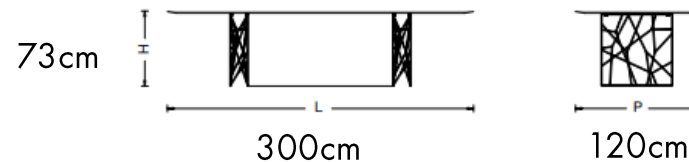

Brand: **Porro, Made in Italy**

Item type: Table

Item Code: T22S/G74/R15

Designer: Jean-Marie Massaud

Top Finish: Red

Dimension: 300 x 90/120 x 73cm

Click the link for more options and finishes:

<https://www.porro.com/en/products/collections/tables/synapsis/38>