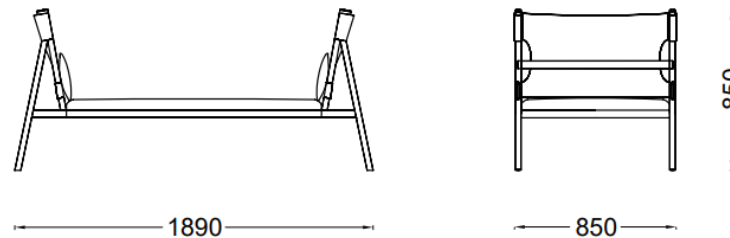

Item type: Daybed

Item Code: TVEX/A19-002/C26

Designer: Piero Lissoni

Frame: R10Nero

Cushion Upholstery: A19 002 CREAM 14857 02

Dimension: 189 x 85 x 85cm

Click the link for more options and finishes:

<https://www.porro.com/en/products/collections/sofa+and+armchair/traveller/91/>