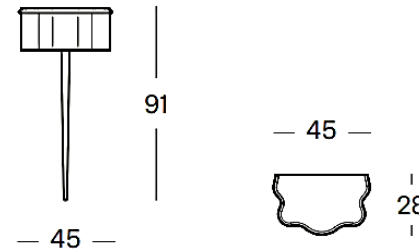

Brand: **Zanotta, Made in Italy**

Item type: Console table

Item code: V0335/LVSENAPE

Designer: Carlo Molino

Color: Mustard

Dimension: 45 x 28 x 91 cm

Click the link for more options and finishes:

<https://www.zanotta.it/en-us/products/furnishing-accessories/carlino>