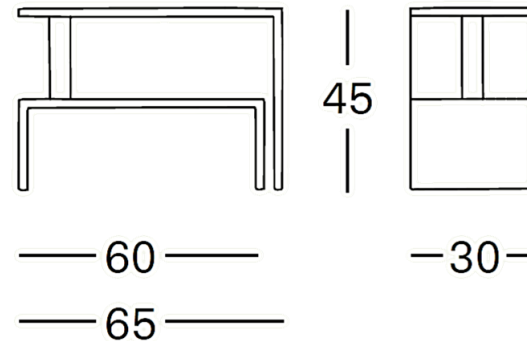

**BASELLO**

Frame in medium density fiberboard finished with scratch resistant embossing in the shades white, black, burgundy or dark blue-green. Steel articulated joint in the shade black for the models black, burgundy or dark blue green, or in the shade white for the white model.

**Brand:** Zanotta, Made in Italy

**Item type:** Double height small table with variable spread

**Item code:** V0638/RED

**Designer:** Achille Castiglioni

**Dimension:** 65 x 30 x 45 cm

Click the link for more options and finishes:

<https://www.zanotta.it/en-us/products/small-tables/basello>