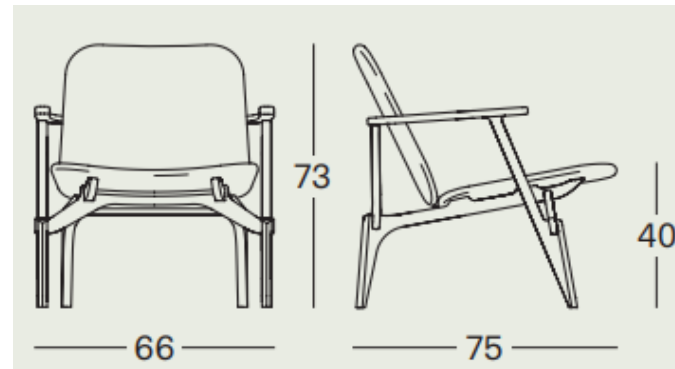

LOUISE

Solid beech frame, lacquered in the shades black or burgundy. Seat and backrest made of poplar multilayer with polyurethane upholstery. Removable cover in fabric or leather.

Brand: **Zanotta, Made in Italy**

Item type: Armchair

Item Code: V0887/980917

Designer: Philippe Nigro - 2018

Upholstery: PELLE 98 0917

Dimension: 66 x 75 x 73 cm

Click the link for more options and finishes:

<https://www.zanotta.it/en-us/products/armchairs/louise>